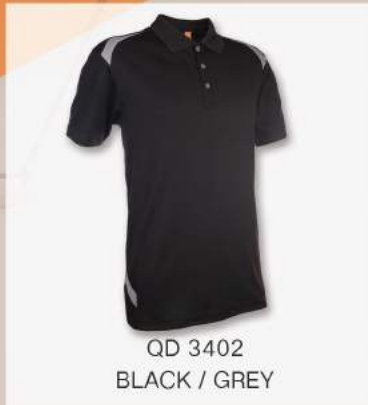

UNISEX

60% COTTON
 40% MICROFIBRE
 SIZES: XS-3XL
 WEIGHT: 200G/M²

QD34

UNISEX

BACK VIEW

QD 3466
 MILO GREEN / WHITE

QD 3400
 WHITE / ROYAL

QD 3402
 BLACK / GREY