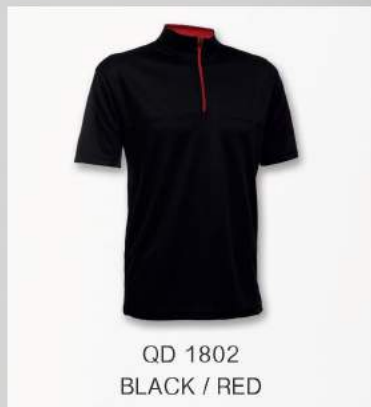

UNISEX

100% MICROFIBRE
SIZES: XS-3XL WEIGHT: 170G/M²

BACK VIEW

QD 1804
LT. YELLOW / BLACK

- LIMITED SIZES & QUANTITY AVAILABLE -

QD 1800
WHITE / RED

QD 1802
BLACK / RED

QD 1805
RED / BLACK