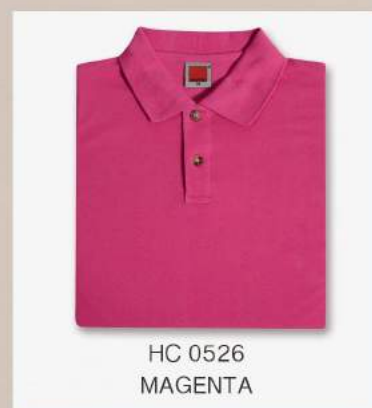

60% COTTON
40% POLYESTER
SIZES: S-XL
WEIGHT: 230G/M²

HC05

FEMALE

60% COTTON
40% POLYESTER
SIZES: XS-3XL
WEIGHT: 230G/M²

HC09

UNISEX
LONG SLEEVE

HC 0901
NAVY

HC 0902
BLACK