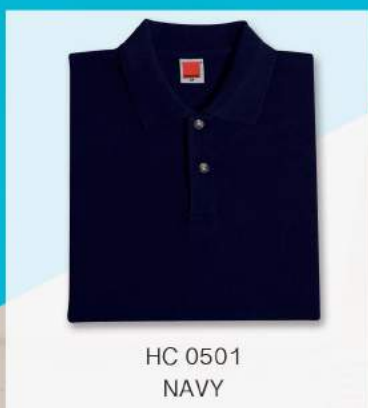

60% COTTON
40% POLYESTER
SIZES: S-XL
WEIGHT: 230G/M²

HC05

FEMALE

60% COTTON
40% POLYESTER
SIZES: XS-3XL
WEIGHT: 230G/M²

HC09

UNISEX
LONG SLEEVE

HC 0901
NAVY

HC 0902
BLACK