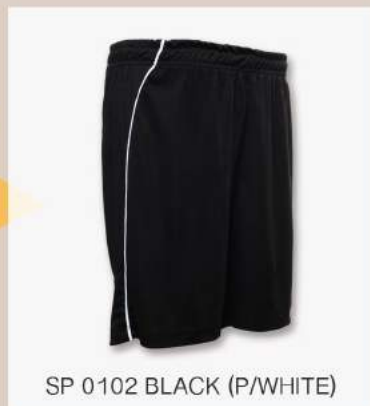

SP01

UNISEX

100% POLYESTER SIZES: S-3XL WEIGHT: 140G/M²