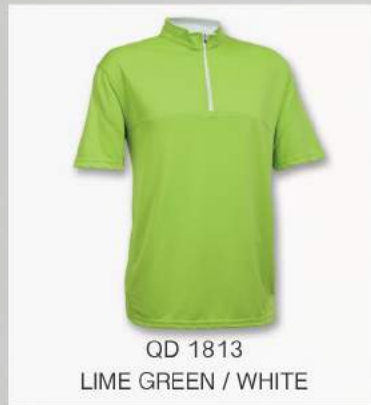

UNISEX

100% MICROFIBRE
SIZES: XS-3XL WEIGHT: 170G/M²

BACK VIEW

QD 1804
LT. YELLOW / BLACK

- LIMITED SIZES & QUANTITY AVAILABLE -

QD 1800
WHITE / RED

QD 1802
BLACK / RED

QD 1805
RED / BLACK