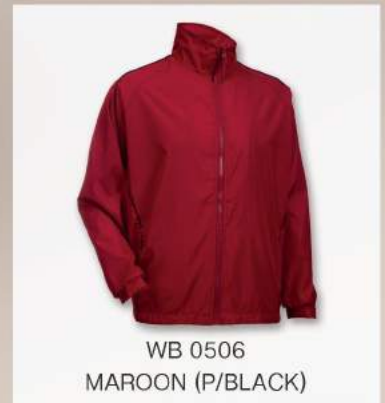

WB 0607 ORANGE

WB 0608 ROYAL

HIGH DENSITY
SIZES: XS-3XL
WEIGHT: 125G/M²

WB05

UNISEX

WB 0501
NAVY (P/WHITE)

WB 0502
BLACK (P/MAROON)

WB 0506
MAROON (P/BLACK)