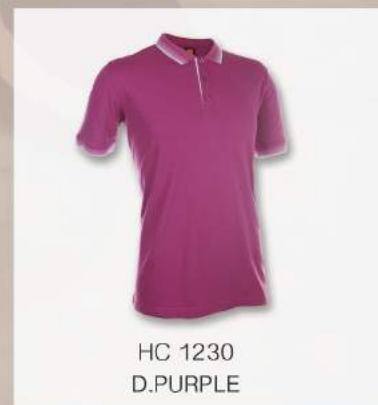

HC 1217
TURQUOISE

HC 1230
D.PURPLE