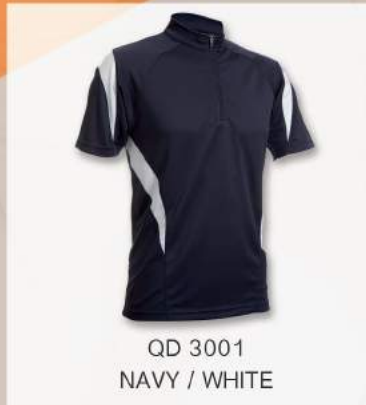

- LIMITED SIZES & QUANTITY AVAILABLE -

QUICK
DRY
30

100% MICROFIBRE

SIZES: XS-3XL

WEIGHT: 140G/M²

QD30 UNISEX

BACK
VIEW

QD 3000
WHITE / D.PURPLE