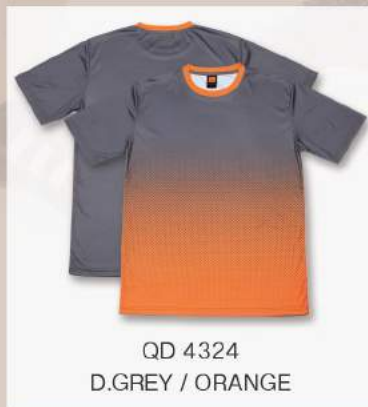

100%
POLYESTER INTERLOCK
SIZES: XS-3XL
WEIGHT: 150G/M²

- NEW ARRIVAL

QD43

UNISEX