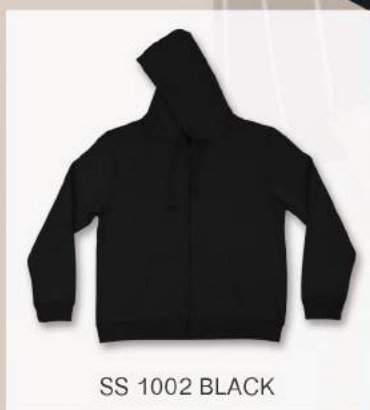

65% POLYESTER
35% COTTON
SIZES: XS-3XL
WEIGHT: 250G/M²

- NEW ARRIVAL -

SS10
UNISEX