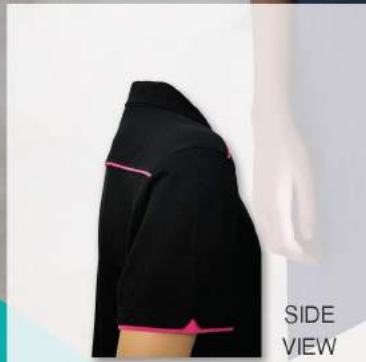

HC 1013
LIME GREEN /
WHITE

HC 1028
SEA BLUE /
WHITE

HC 1029
PEACH / BROWN

HC 1030
D.PURPLE /
WHITE

60% COTTON
 40% POLYESTER
 SIZES: XS-3XL
 WEIGHT: 230G/M²

LC13

UNISEX

60% COTTON
 40% POLYESTER
 SIZES: XS-3XL
 WEIGHT: 230G/M²