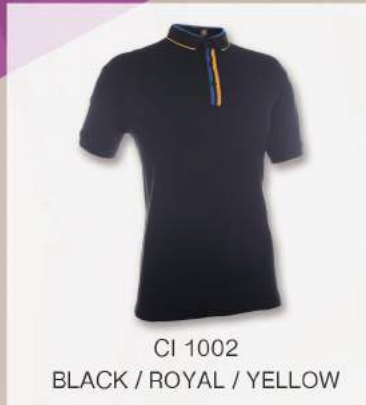

CI 1113
LIME GREEN

CI11
UNISEX

60% COTTON
40% POLYESTER
SIZES: XS-3XL
WEIGHT: 210G/M²
- Cutting one size smaller,
take one size bigger
than usual

CI10

UNISEX

60% COTTON
 40% POLYESTER
 SIZES: XS-3XL
 WEIGHT: 210G/M²
 - This series sizes and fabric
 feel are different from
 CI 10 & CI 11