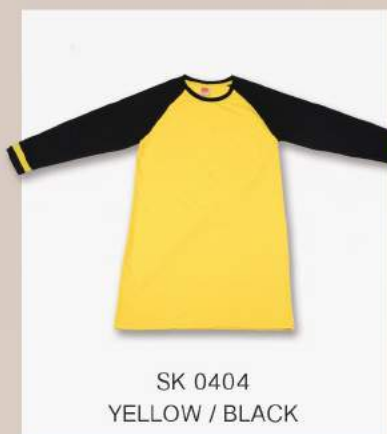

SK04 FEMALE