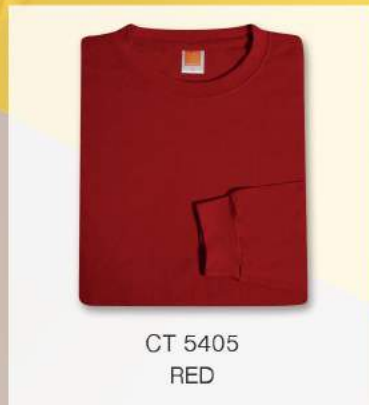

100% COTTON

SIZES: XS-3XL

WEIGHT: 160G/M²

- Cutting one size smaller,
take one size bigger
than usual

CT54

UNISEX
LONG SLEEVE
COMFY COTTON