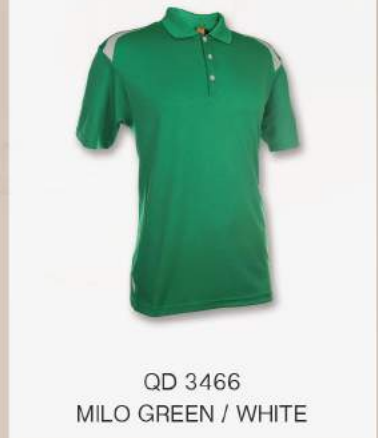

UNISEX

60% COTTON
 40% MICROFIBRE
 SIZES: XS-3XL
 WEIGHT: 200G/M²

QD34

UNISEX

BACK VIEW

QD 3466
 MILO GREEN / WHITE

QD 3400
 WHITE / ROYAL

QD 3402
 BLACK / GREY