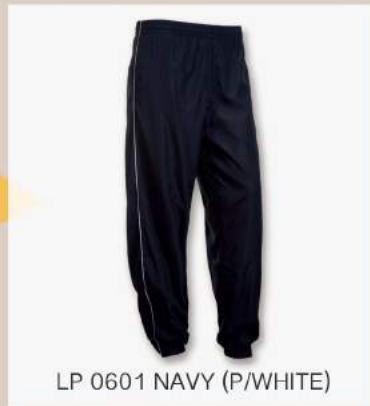

LONG PANTS

100% POLYESTER SIZES: S-XL WEIGHT: 125G/M²

LP 0502 BLACK

LP06

LONG PANTS

HIGH DENSITY SIZES: S-XL WEIGHT: 125G/M²

LP 0601 NAVY (P/WHITE)

LP 0602 BLACK (P/MAROON)