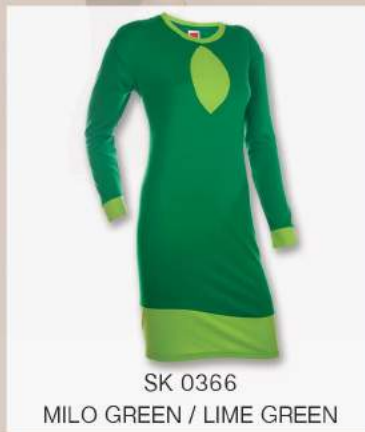

SK 0302
BLACK / PINK

SK 0366
MILO GREEN / LIME GREEN