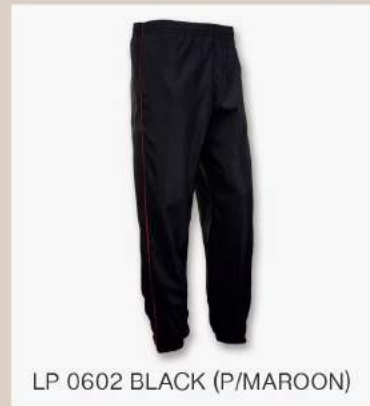

LONG PANTS

100% POLYESTER SIZES: S-XL WEIGHT: 125G/M²

LP 0502 BLACK

LP06

LONG PANTS

HIGH DENSITY SIZES: S-XL WEIGHT: 125G/M²

LP 0601 NAVY (P/WHITE)

LP 0602 BLACK (P/MAROON)