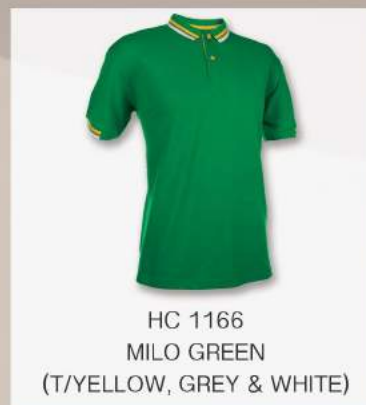

HC 1108
ROYAL
(T/ORANGE, GREY & WHITE)

HC 1166
MILO GREEN
(T/YELLOW, GREY & WHITE)

HC11 UNISEX