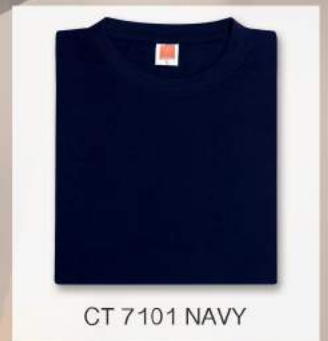

100% COTTON

SIZES: XS-3XL

WEIGHT: 200G/M²

- Cutting one size smaller,
take one size bigger
than usual

CT71

UNISEX

SUPERB COTTON