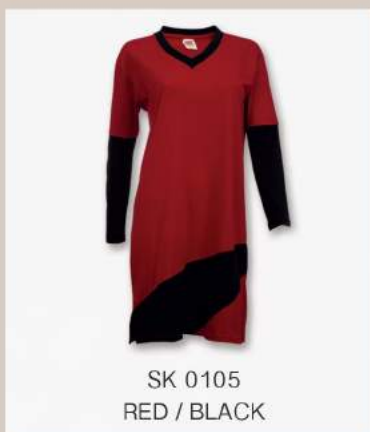

SK 0101
NAVY / LT.BLUE

SK 0105
RED / BLACK