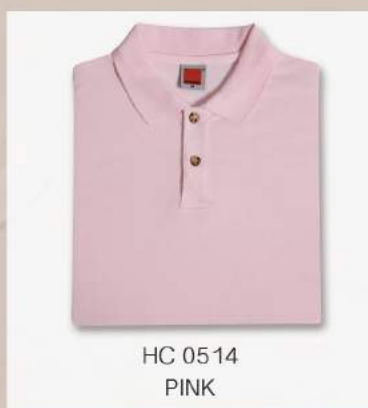

60% COTTON
40% POLYESTER
SIZES: S-XL
WEIGHT: 230G/M²

HC05

FEMALE

60% COTTON
40% POLYESTER
SIZES: XS-3XL
WEIGHT: 230G/M²

HC09

UNISEX
LONG SLEEVE

HC 0901
NAVY

HC 0902
BLACK