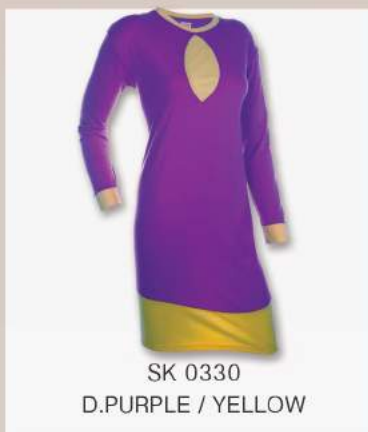

- NEW ARRIVAL -

SK04 FEMALE

65% POLYESTER

35% COTTON

SIZES: S-3XL

WEIGHT: 175G/M²

SK03 FEMALE

SK 0302
BLACK / PINK