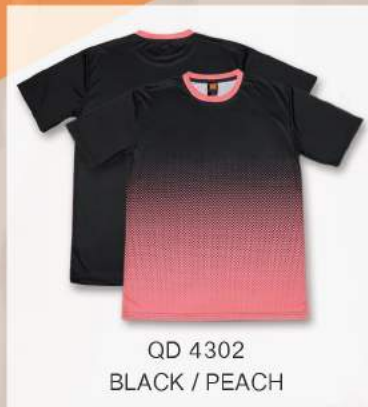

100%
POLYESTER INTERLOCK
SIZES: XS-3XL
WEIGHT: 150G/M²

- NEW ARRIVAL

QD43

UNISEX