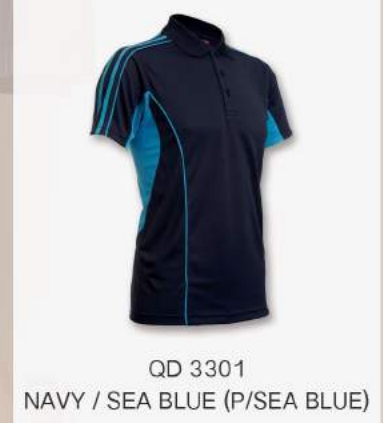

100% MICROFIBRE
SIZES: XS-3XL
WEIGHT: 140G/M²

QD33

UNISEX