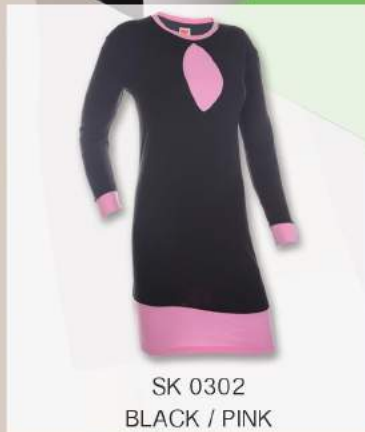

- NEW ARRIVAL -

SK04 FEMALE

65% POLYESTER

35% COTTON

SIZES: S-3XL

WEIGHT: 175G/M²

SK03 FEMALE

SK 0302
BLACK / PINK