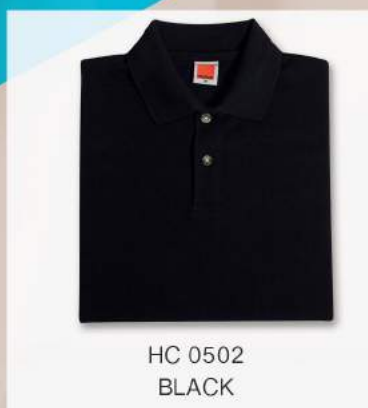

60% COTTON
40% POLYESTER
SIZES: S-XL
WEIGHT: 230G/M²

HC05

FEMALE

60% COTTON
40% POLYESTER
SIZES: XS-3XL
WEIGHT: 230G/M²

HC09

UNISEX
LONG SLEEVE

HC 0901
NAVY

HC 0902
BLACK