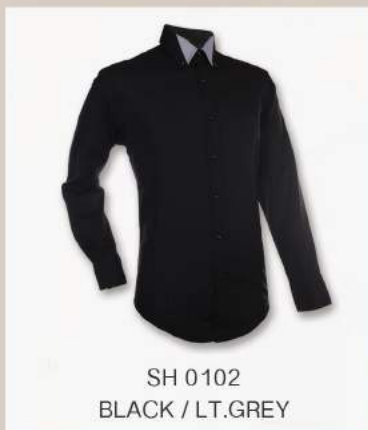

65% POLYESTER

35% COTTON

SIZES: S-3XL

WEIGHT: 120G/M²

SH01

UNISEX

SH 0100
WHITE / BLACK

SH 0102
BLACK / LT.GREY