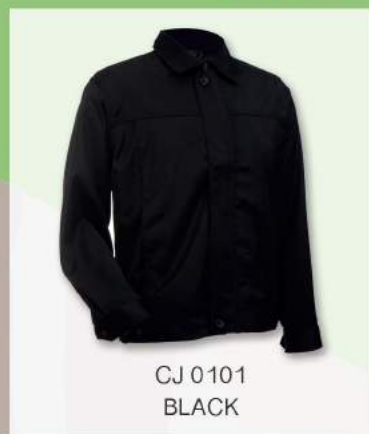

CJ01

UNISEX

90% POLYESTER
10% VISCOSE
SIZES: XS-4XL
WEIGHT: 250G/M²