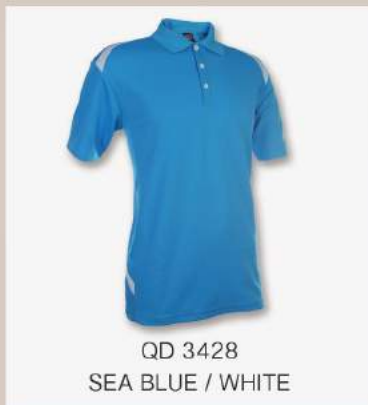

QD 3402
BLACK / GREY

QD 3428
SEA BLUE / WHITE