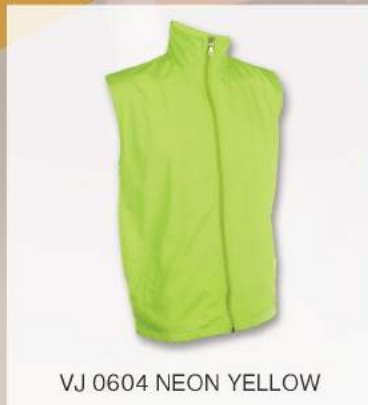

HIGH DENSITY
SIZES: XS-3XL

VJ06 UNISEX