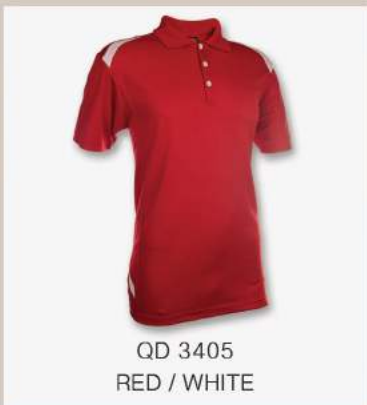

UNISEX

60% COTTON
 40% MICROFIBRE
 SIZES: XS-3XL
 WEIGHT: 200G/M²

QD34

UNISEX

BACK VIEW

QD 3466
 MILO GREEN / WHITE

QD 3400
 WHITE / ROYAL

QD 3402
 BLACK / GREY