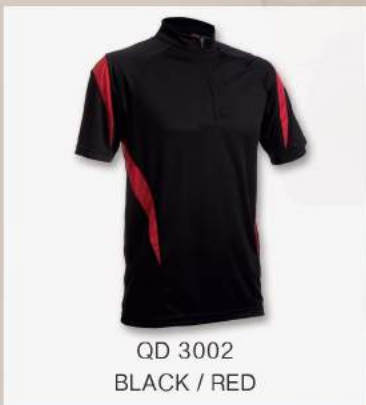

QD 3000
WHITE / D.PURPLE

QD 3002
BLACK / RED