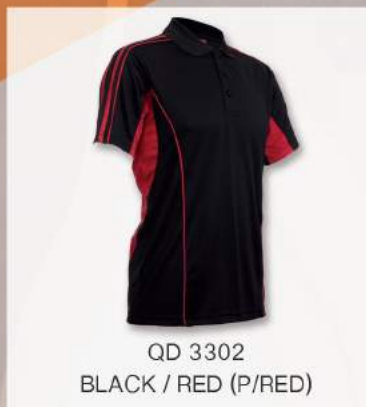

100% MICROFIBRE
SIZES: XS-3XL
WEIGHT: 140G/M²

QD33

UNISEX