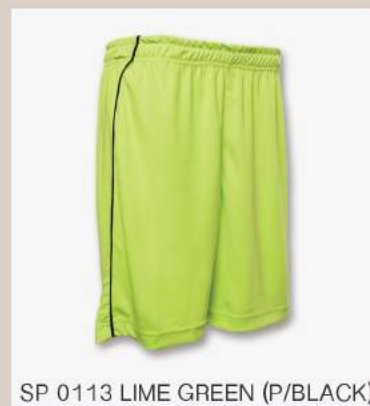

NEW ARRIVAL -

SP01

UNISEX

100% POLYESTER SIZES: S-3XL WEIGHT: 140G/M²

SP 0102 BLACK (P/WHITE)

SP 0108 ROYAL (P/WHITE)

SP 0113 LIME GREEN (P/BLACK)

65% POLYESTER
 35% COTTON
 SIZES: XS-3XL
 WEIGHT: 250G/M²