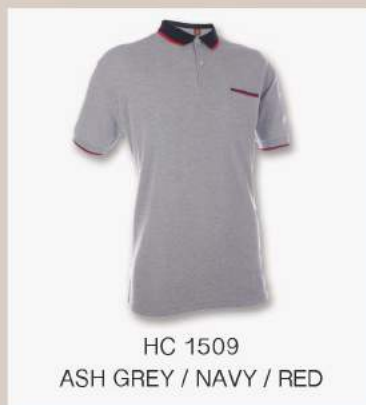

60% COTTON
40% POLYESTER
SIZES: XS-3XL
WEIGHT: 230G/M²

- Cutting one size smaller,
take one size bigger
than usual

HC15

UNISEX